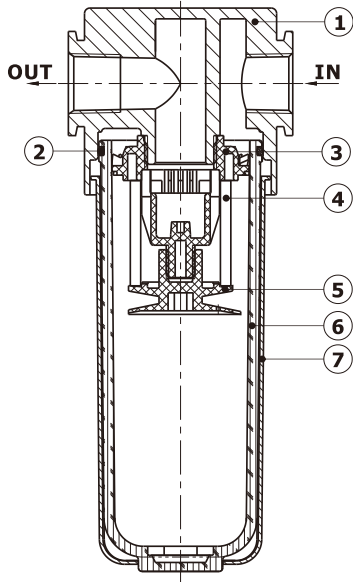

GVF Series

Inner structure

GVF300

PC bowl(Nylon bowl)+Metal cover