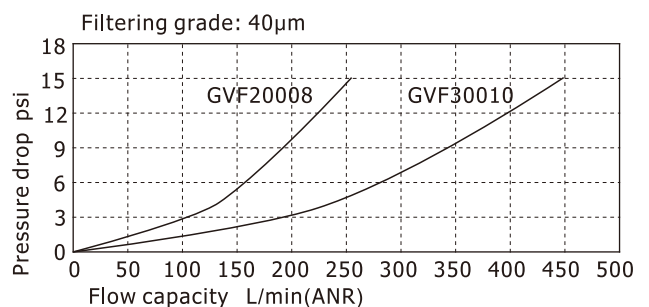

Pressure chart