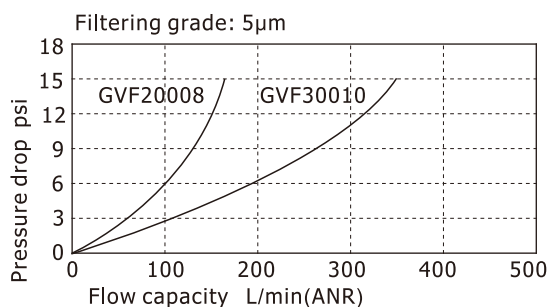

Pressure chart