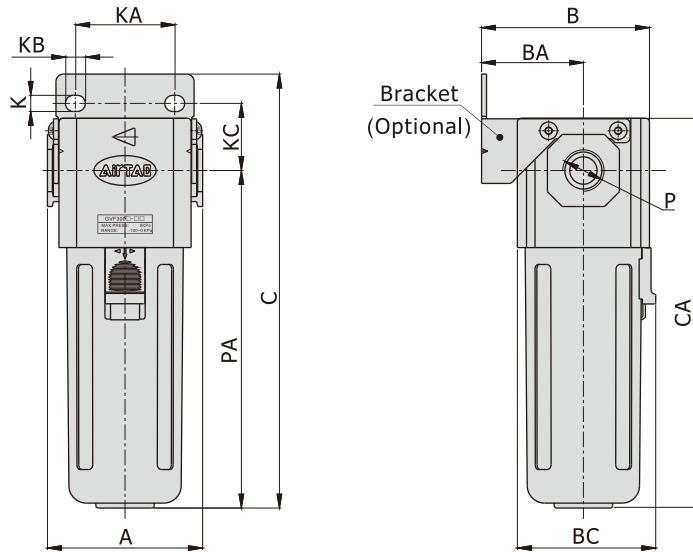

### Inner structure

### Dimensions

Model\Item	A	B	BA	C	CA	K	KA	KB	KC	P	PA
GVF200-06	52.5	54.5	33	136.5	123.5	5.4	27	8.4	23	1/8"	106.5
GVF200-08	52.5	54.5	33	136.5	123.5	5.4	27	8.4	23	1/4"	106.5
GVF300-08	62.5	67.5	41	174.5	156.5	6.5	40	8	27	1/4"	135.5
GVF300-10	62.5	67.5	41	174.5	156.5	6.5	40	8	27	3/8"	135.5
GVF300-15	62.5	67.5	41	174.5	156.5	6.5	40	8	27	1/2"	135.5