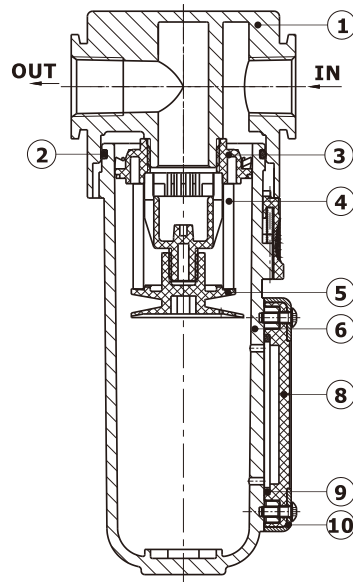

GVF300

Metal bowl

No.	Item
1	Body
2	O-ring
3	Air guide
4	Filter core
5	Umbrella baffle
6	Drain bowl
7	Meter cover
8	Liquid meter inside cover
9	Liquid meter seal
10	Liquid meter cover