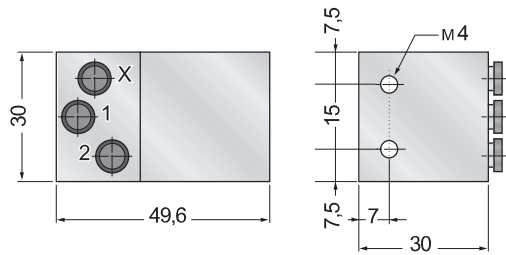

AUTOMATIC MICROVALVES PUSH-IN Ø4 mm / MICROVALVOLE AUTOMATICHE TUBO Ø4 mm

AND 42

LOGIC ELEMENT
UNITA' LOGICA

AND

OR 42

LOGIC ELEMENT
UNITA' LOGICA

OR

YES

LOGIC ELEMENT
UNITA' LOGICA

YES

NOT

LOGIC ELEMENT
UNITA' LOGICA

NOT